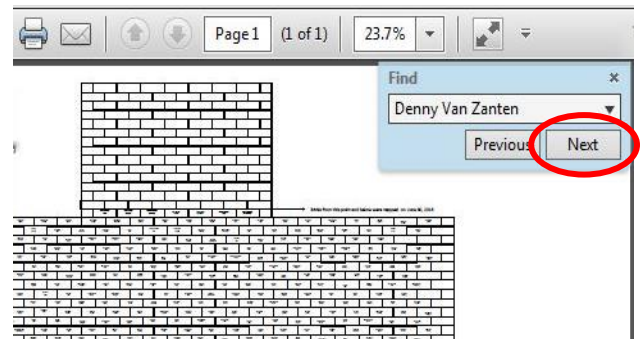

2. Searching a name.

- a. Hold (Ctrl+F) keys for the "Find" box to appear. This is where you will type in the name you are trying to locate.
- b. In the "Find" comment box, type the FIRST and/or LAST name of the person you are trying to locate and press "Next" until you find your brick. (ex. Denny Van Zanten).
- c. The map will then show a BLUE square around the area where the brick is located.
  - i. You will need to increase the viewing size of the document in order to pinpoint exactly where the name is located. Click on the BLUE square with your mouse in order to zoom in and view the name on the brick.